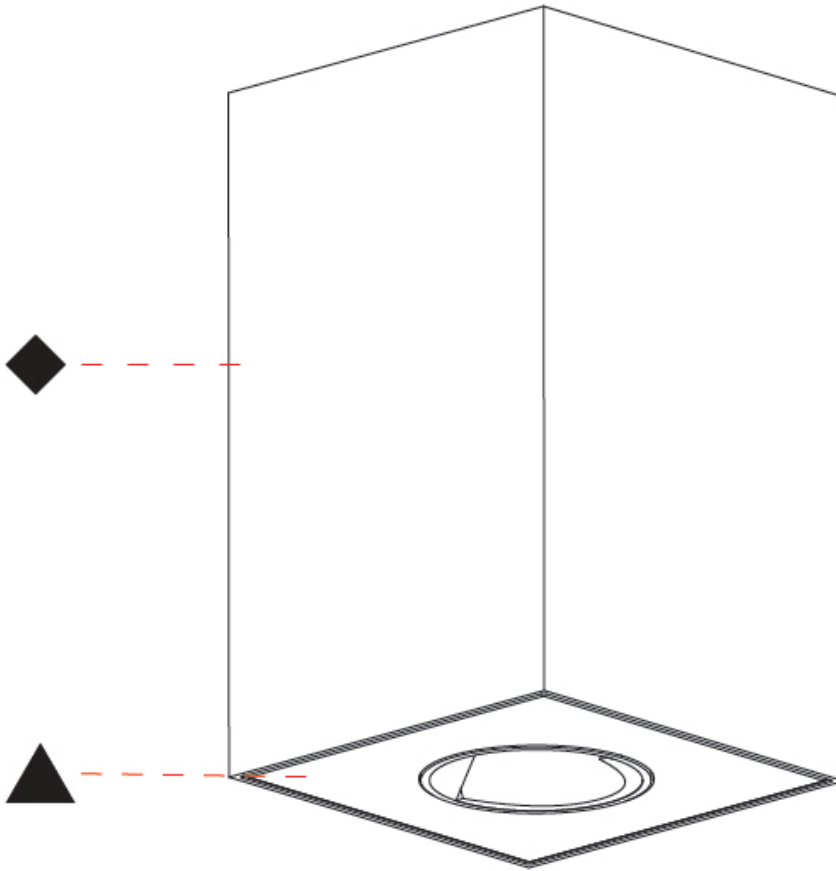

OIKO PRO WALLWASH SURFACE

A3D239-

PROJECT _____

TYPE _____

SPECIFIER _____

QUANTITY _____

DATE _____