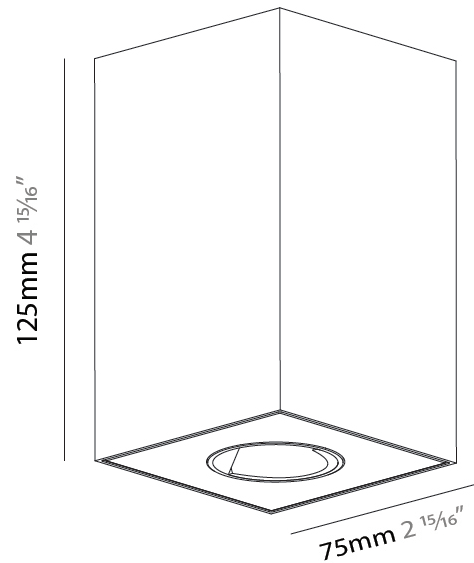

1. To build a product code in our configurator select the specify button on the base model # product page
2. To build a manual product code on this datasheet choose from the options listed below in blue font and add the suffix to the base model #

GENERAL

Series: Oiko Pro Square
Subseries: Oiko Pro Wallwash
Brand: Prolicht
Division: Architectural
Mounting Type: Surface
Mounting Location: Ceiling
Subcategory: Downlight

PHYSICAL

Shape: Square
Diameter (mm): 75
Diameter (in): 2 ¹⁵/₁₆
Height (mm): 125
Height (in): 4 ¹⁵/₁₆
Light Distribution: Direct
Weight (kg): 0.688
Fixture Finish: SSR / BKV / CWI / CRY / HAB / UFT / ITA / RUA / FTG / MYG / LOD / PUS / FRO / FUP / KIA / POP / BLS / SPG / MEY / GOH / GUM / CHC / COM / ABZ / JAG / OBR / MOS / ROR
Fixture Material: Metal

ELECTRICAL

Lamp Type: LED (Zhaga Standard)
Input Wattage (W): 12.9
Dimming: Tri-Mode (Non-Dimming and Phase Dimming (120Vac only) and 0-10V Dimming)
Driver Included: No
Driver Location: Remote
Driver Type: Constant Current - Universal
Driver Class: Class 2
Input Voltage (V): 120 - 277

LED

Number of LEDs: 1
Color Temperature (°K): 2700 / 3000 / 3500 / 4000
Max. Delivered Lumen (lm): 1244 / 1220 / 1278 / 1289
Nominal Lumen (lm): 1473 / 1468 / 1538 / 1552
CRI: >90 CRI
Lamp Life (hrs): 50000

OPTICAL

Adjustability: Fixed

RATINGS AND CERTIFICATIONS

Certified By: Certified for North American Standards
IP rating: IP20