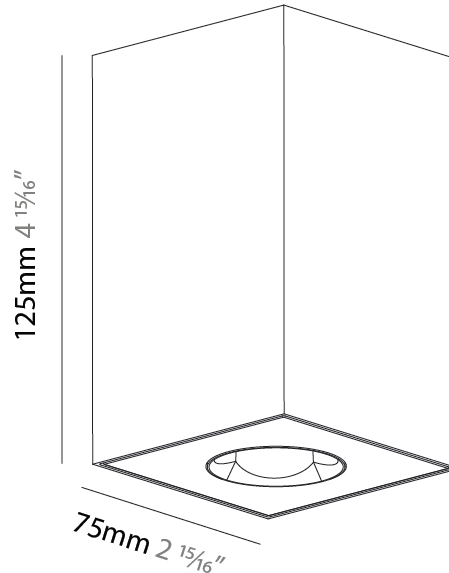

1. To build a product code in our configurator select the specify button on the base model # product page
2. To build a manual product code on this datasheet choose from the options listed below in blue font and add the suffix to the base model #

GENERAL

Series: Oiko Pro Square
Brand: Prolicht
Division: Architectural
Mounting Type: Surface
Mounting Location: Ceiling
Subcategory: Downlight

PHYSICAL

Shape: Square
Length (mm): 75
Length (in): 2 15/16
Width (mm): 75
Width (in): 2 15/16
Height (mm): 125
Height (in): 4 15/16
Light Distribution: Direct
Weight (kg): 0.688
Fixture Finish: SSR / BKV / CWI / CRY / HAB / UFT / ITA / RUA / FTG / MYG / LOD / PUS / FRO / FUP / KIA / POP / BLS / SPG / MEY / GOH / GUM / CHC / COM / ABZ / JAG / OBR / MOS / ROR
Fixture Material: Metal

ELECTRICAL

Lamp Type: LED (Zhaga Standard)
Input Wattage (W): 12..9
Dimming: Tri-Mode (Non-Dimming and Phase Dimming (120Vac only) and 0-10V Dimming)
Driver Included: No
Driver Location: Remote
Driver Type: Constant Current - Universal
Driver Class: Class 2
Input Voltage (V): 120 - 277
Constant Current (MA): 350

LED

Color Temperature (°K): 2700 / 3000 / 3500 / 4000
Max. Delivered Lumen (lm): 1218 / 1214 / 1272 / 1283
Nominal Lumen (lm): 1473 / 1468 / 1538 / 1552
CRI: >90 CRI
Lamp Life (hrs): 50000

OPTICAL

Beam Angle: 34
Adjustability: Fixed

RATINGS AND CERTIFICATIONS

Certified By: Certified for North American Standards
IP rating: IP20