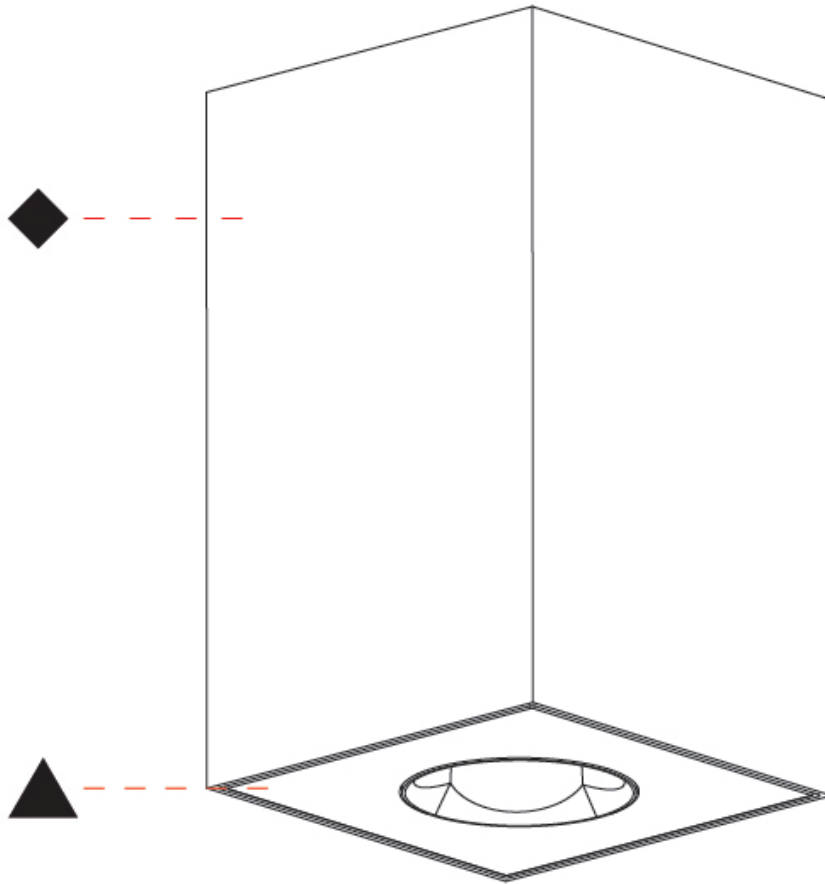

OIKO PRO SQUARE SURFACE

A3D236-

PROJECT	_____
TYPE	_____
SPECIFIER	_____
QUANTITY	_____
DATE	_____