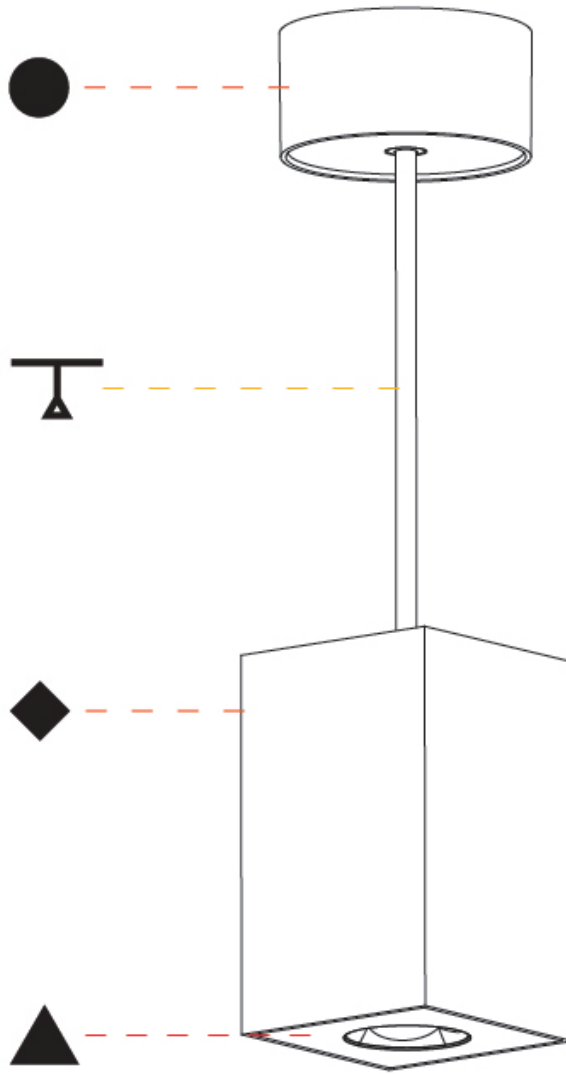

OIKO PRO SQUARE SUSPENSION

A300399-

PROJECT _____

TYPE _____

SPECIFIER _____

QUANTITY _____

DATE _____

A