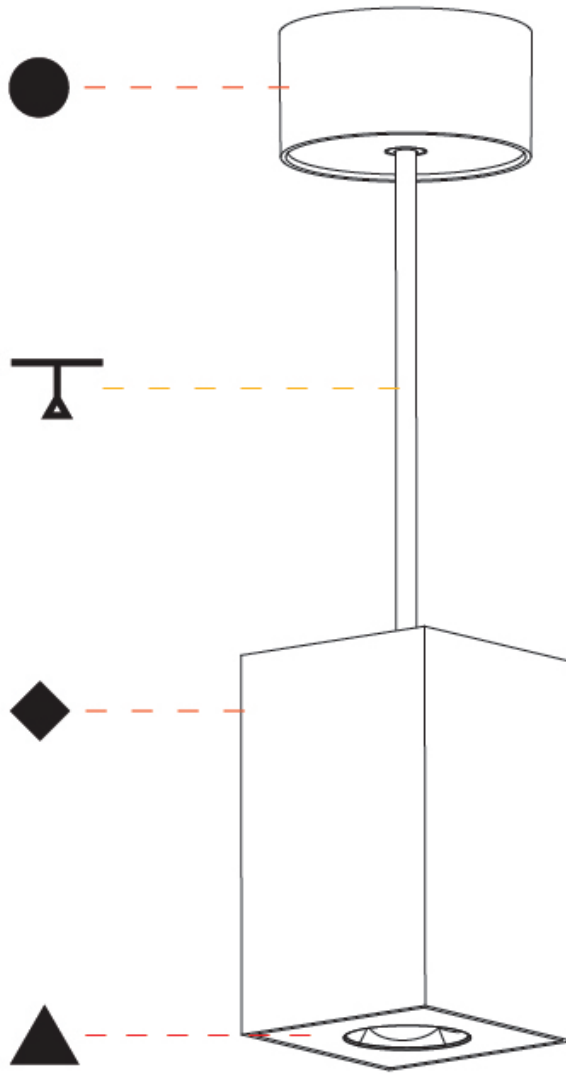

OIKO PRO SQUARE SUSPENSION

A300397-

PROJECT _____

TYPE _____

SPECIFIER _____

QUANTITY _____

DATE _____

A