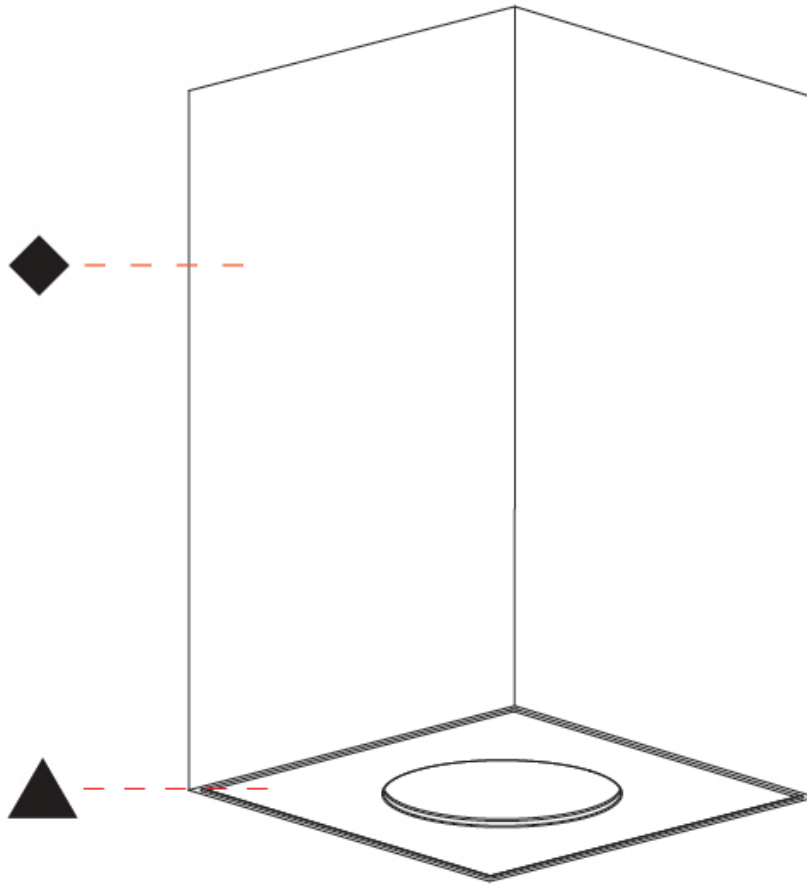

OIKO PRO SQUARE SURFACE

A3D235-

PROJECT

TYPE

SPECIFIER

QUANTITY

DATE