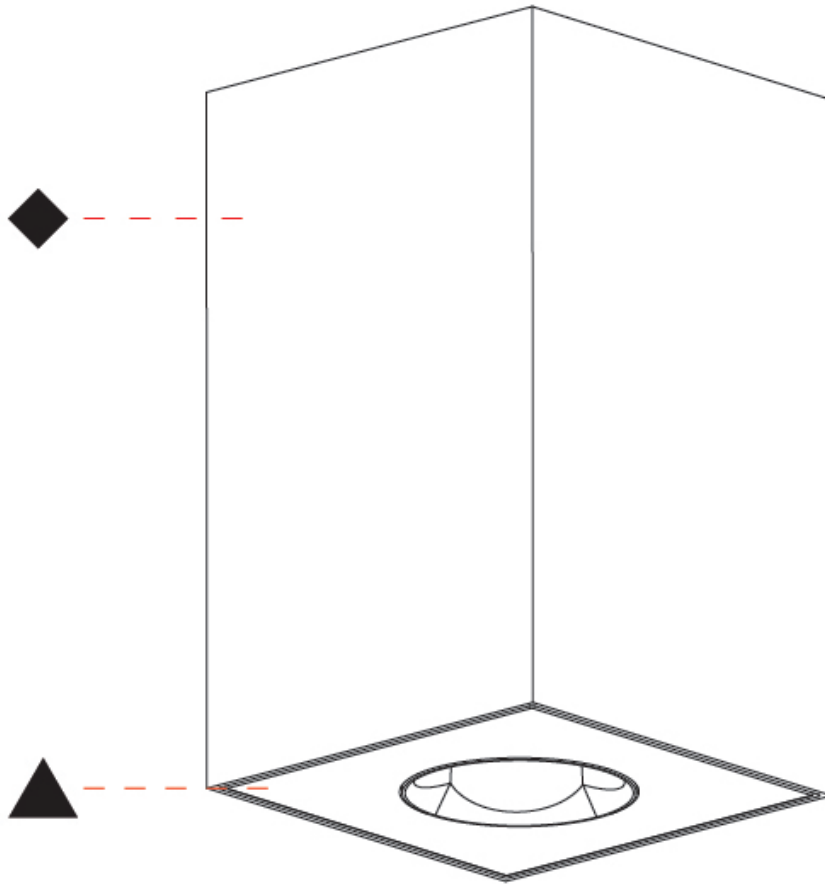

OIKO PRO SQUARE SURFACE

A3D238-

PROJECT	_____
TYPE	_____
SPECIFIER	_____
QUANTITY	_____
DATE	_____