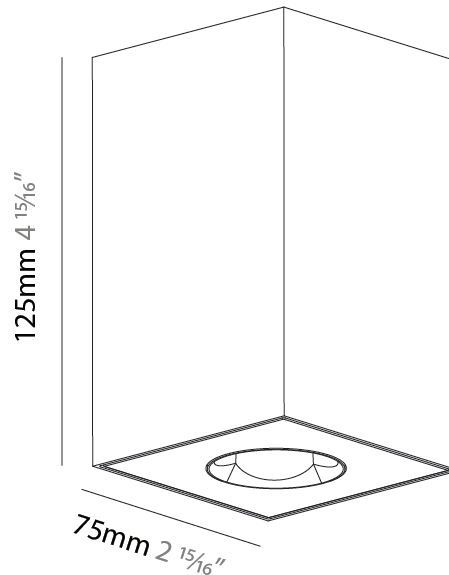

1. To build a product code in our configurator select the specify button on the base model # product page
2. To build a manual product code on this datasheet choose from the options listed below in blue font and add the suffix to the base model #

GENERAL

Series: Oiko Pro Square
Brand: Prolicht
Division: Architectural
Mounting Type: Surface
Mounting Location: Ceiling
Subcategory: Downlight

PHYSICAL

Shape: Square
Length (mm): 75
Length (in): 2 ¹⁵/₁₆
Width (mm): 75
Width (in): 2 ¹⁵/₁₆
Height (mm): 125
Height (in): 4 ¹⁵/₁₆
Light Distribution: Direct
Weight (kg): 0.631
Fixture Finish: SSR / BKV / CWI / CRY / HAB / UFT / ITA / RUA / FTG / MYG / LOD / PUS / FRO / FUP / KIA / POP / BLS / SPG / MEY / GOH / GUM / CHC / COM / ABZ / JAG / OBR / MOS / ROR
Fixture Material: Metal

ELECTRICAL

Lamp Type: LED (Zhaga Standard)
Input Wattage (W): 12..9
Dimming: Tri-Mode (Non-Dimming and Phase Dimming (120Vac only) and 0-10V Dimming)
Driver Included: No
Driver Location: Remote
Driver Type: Constant Current - Universal
Driver Class: Class 2
Input Voltage (V): 120 - 277
Constant Current (MA): 350

LED

Color Temperature (°K): 2700 / 3000 / 3500 / 4000
Max. Delivered Lumen (lm): 1377 / 1372 / 1438 / 1451
Nominal Lumen (lm): 1473 / 1468 / 1538 / 1552
CRI: >90 CRI
Lamp Life (hrs): 50000

OPTICAL

Beam Angle: 60
Adjustability: Fixed

RATINGS AND CERTIFICATIONS

Certified By: Certified for North American Standards
IP rating: IP20