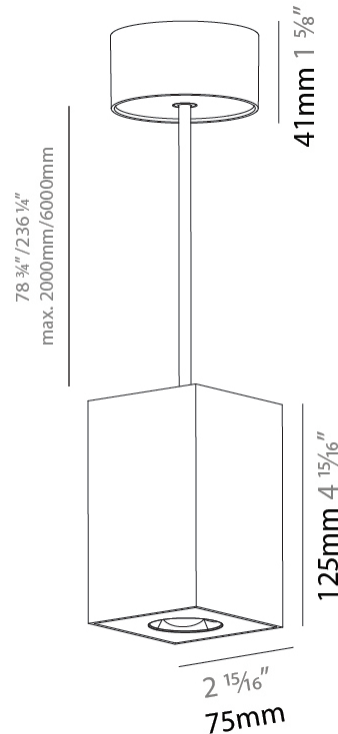

GENERAL

Series: Oiko Pro Square
Brand: Prolicht
Division: Architectural
Mounting Type: Suspension
Mounting Location: Ceiling
Subcategory: Pendant

PHYSICAL

Shape: Square
Length (mm): 75
Length (in): 2 ¹⁵/₁₆
Width (mm): 75
Width (in): 2 ¹⁵/₁₆
Height (mm): 125
Height (in): 4 ¹⁵/₁₆
Light Distribution: Direct
Weight (kg): 0.769

Fixture Finish: SSR / BKV / CWI / CRY / HAB / UFT / ITA / RUA / FTG / MYG / LOD / PUS / FRO / FUP / KIA / POP / BLS / SPG / MEY / GOH / GUM / CHC / COM / ABZ / JAG / OBR / MOS / ROR

Fixture Material: Metal
Cable Details: 2,000mm / 6,000mm Cable - Options : Transparent, Black, White, Red, Orange

ELECTRICAL

Lamp Type: LED (Zhaga Standard)
Input Wattage (W): 12.9
Dimming: Tri-Mode (Non-Dimming and Phase Dimming (120Vac only) and 0-10V Dimming)
Driver Included: No
Driver Location: Remote
Driver Type: Constant Current - Universal
Driver Class: Class 2
Input Voltage (V): 120 - 277
Constant Current (MA): 350

LED

Color Temperature (°K): 2700 / 3000 / 3500 / 4000
Max. Delivered Lumen (lm): 1218 / 1214 / 1272 / 1283
Nominal Lumen (lm): 1473 / 1468 / 1538 / 1552
CRI: >90 CRI
Lamp Life (hrs): 50000

OPTICAL

Reflector°: 34
Adjustability: Fixed

RATINGS AND CERTIFICATIONS

Certified By: Certified for North American Standards
IP rating: IP20