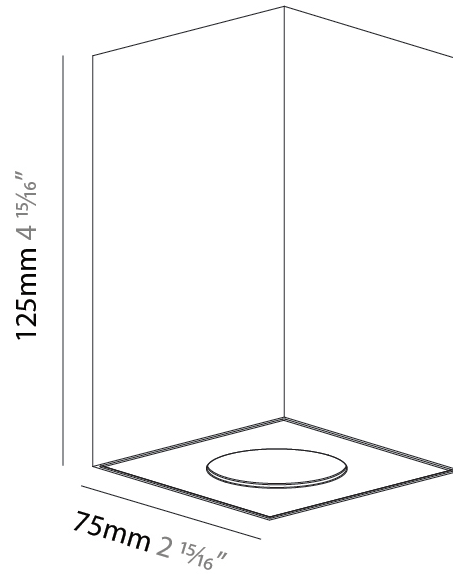

1. To build a product code in our configurator select the specify button on the base model # product page
2. To build a manual product code on this datasheet choose from the options listed below in blue font and add the suffix to the base model #

GENERAL

Series: Oiko Pro Square
Brand: Prolicht
Division: Architectural
Mounting Type: Surface
Mounting Location: Ceiling
Subcategory: Downlight

PHYSICAL

Shape: Square
Length (mm): 75
Length (in): 2 ¹⁵/₁₆
Width (mm): 75
Width (in): 2 ¹⁵/₁₆
Height (mm): 125
Height (in): 4 ¹⁵/₁₆
Light Distribution: Direct
Weight (kg): 0.628
Fixture Finish: SSR / BKV / CWI / CRY / HAB / UFT / ITA / RUA / FTG / MYG / LOD / PUS / FRO / FUP / KIA / POP / BLS / SPG / MEY / GOH / GUM / CHC / COM / ABZ / JAG / OBR / MOS / ROR
Fixture Material: Metal

ELECTRICAL

Lamp Type: LED (Zhaga Standard)
Input Wattage (W): 13.7
Dimming: Tri-Mode (Non-Dimming and Phase Dimming (120Vac only) and 0-10V Dimming)
Driver Included: No
Driver Location: Remote
Driver Type: Constant Current - Universal
Driver Class: Class 2
Input Voltage (V): 120 - 277
Constant Current (MA): 350

LED

Color Temperature (°K): 2700 / 3000 / 3500 / 4000
Max. Delivered Lumen (lm): 954 / 1028 / 1088 / 1091
Nominal Lumen (lm): 1246 / 1342 / 1396 / 1424
CRI: >90 CRI
Lamp Life (hrs): 50000

OPTICAL

Beam Angle: 14
Adjustability: Fixed

RATINGS AND CERTIFICATIONS

Certified By: Certified for North American Standards
IP rating: IP20