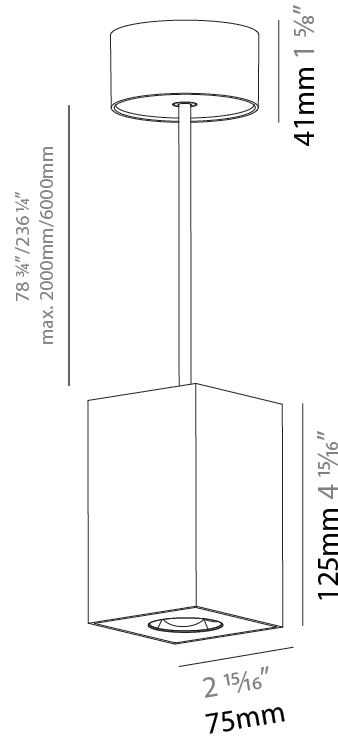

GENERAL

Series: Oiko Pro Square
Brand: Prolicht
Division: Architectural
Mounting Type: Suspension
Mounting Location: Ceiling
Subcategory: Pendant

PHYSICAL

Shape: Square
Length (mm): 75
Length (in): 2 ¹⁵/₁₆
Width (mm): 75
Width (in): 2 ¹⁵/₁₆
Height (mm): 125
Height (in): 4 ¹⁵/₁₆
Light Distribution: Direct
Weight (kg): 0.769
Fixture Finish: SSR / BKV / CWI / CRY / HAB / UFT / ITA / RUA / FTG / MYG / LOD / PUS / FRO / FUP / KIA / POP / BLS / SPG / MEY / GOH / GUM / CHC / COM / ABZ / JAG / OBR / MOS / ROR
Fixture Material: Metal
Cable Details: 2,000mm / 6,000mm Cable - Options : Transparent, Black, White, Red, Orange

ELECTRICAL

Lamp Type: LED (Zhaga Standard)
Input Wattage (W): 12.9
Dimming: Tri-Mode (Non-Dimming and Phase Dimming (120Vac only) and 0-10V Dimming)
Driver Included: No
Driver Location: Remote
Driver Type: Constant Current - Universal
Driver Class: Class 2
Input Voltage (V): 120 - 277
Constant Current (MA): 350

LED

Color Temperature (°K): 2700 / 3000 / 3500 / 4000
Max. Delivered Lumen (lm): 1377 / 1372 / 1438 / 1451
Nominal Lumen (lm): 1473 / 1468 / 1538 / 1552
CRI: >90 CRI
Lamp Life (hrs): 50000

OPTICAL

Reflector°: 60
Adjustability: Fixed

RATINGS AND CERTIFICATIONS

Certified By: Certified for North American Standards
IP rating: IP20